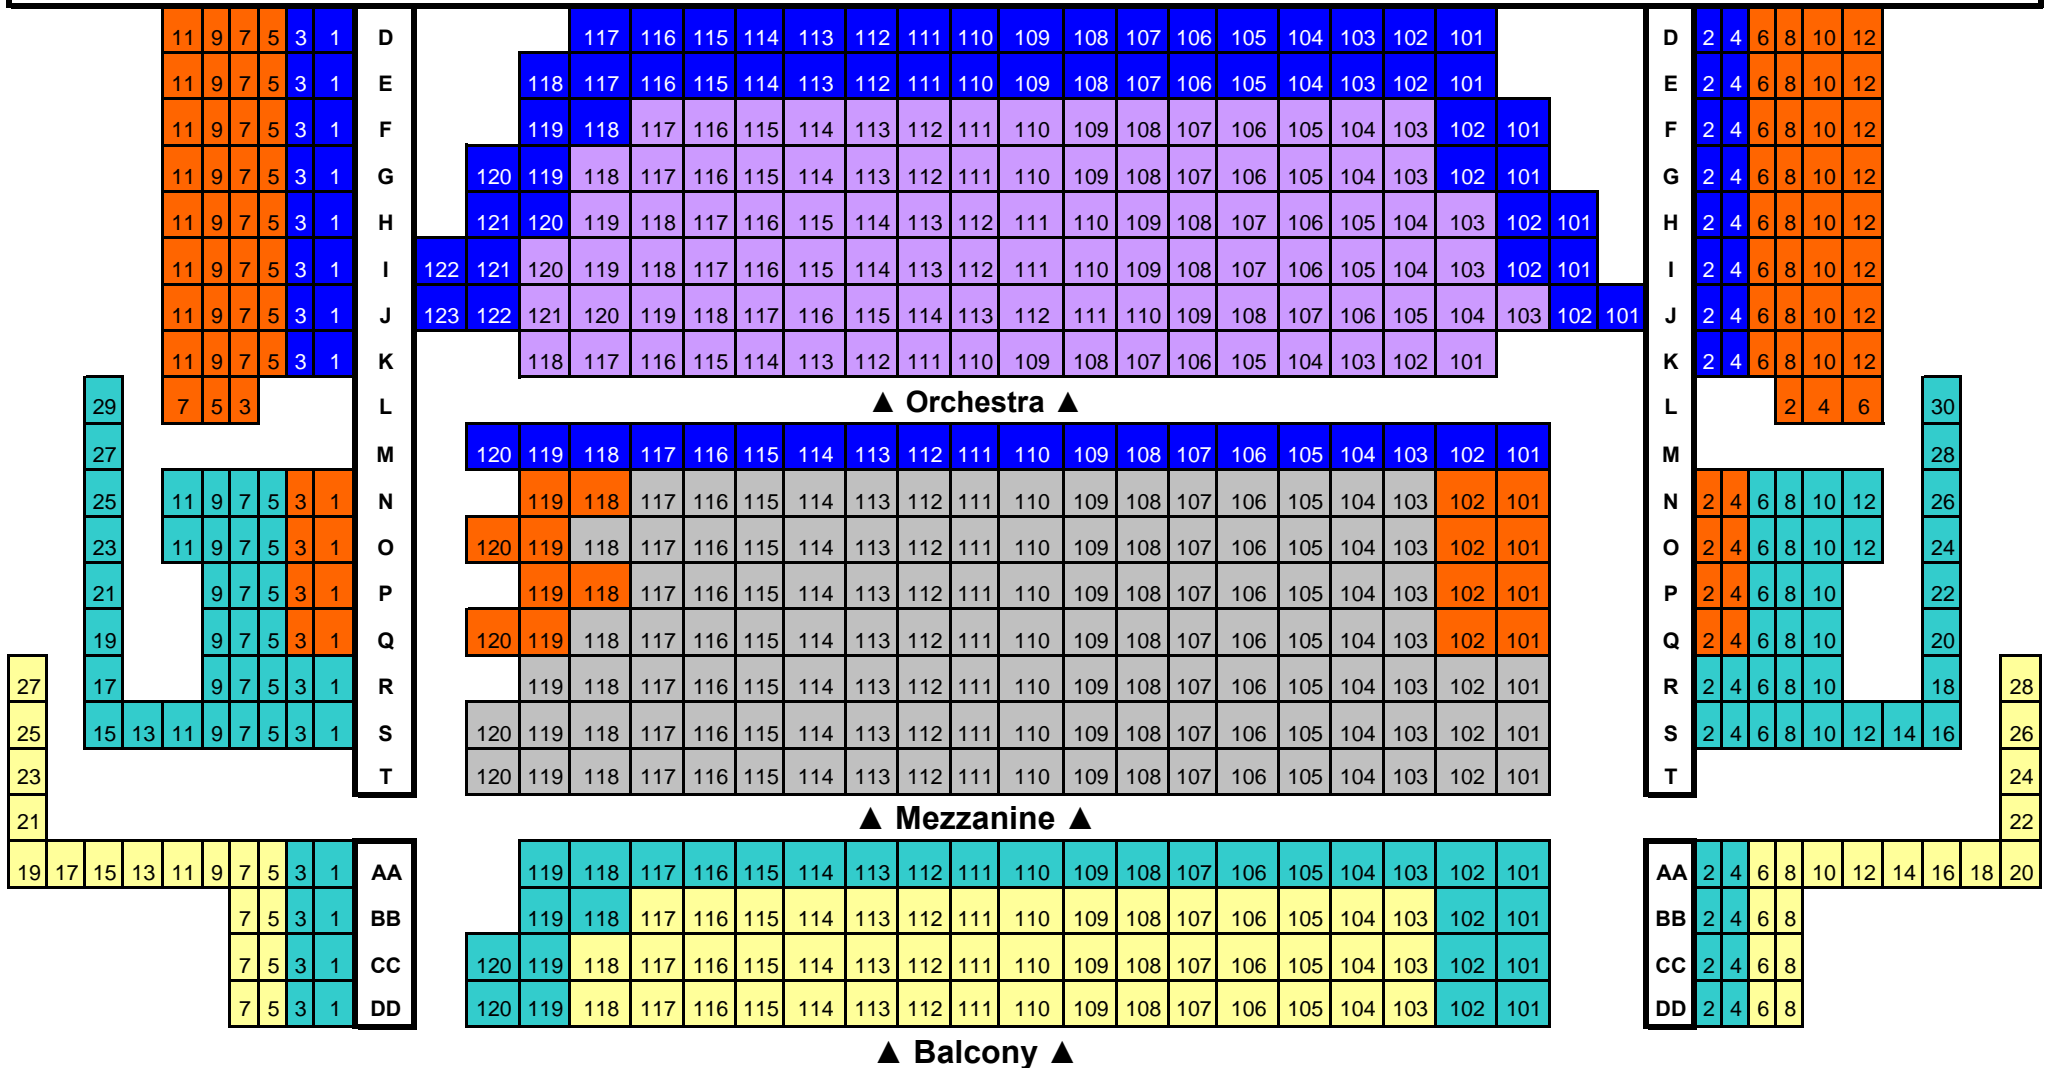

Ballet Pro Musica Festival 2012

ALBUQUERQUE JOURNAL THEATRE STAGE

\$75

\$65

\$60

\$50

\$45

\$30